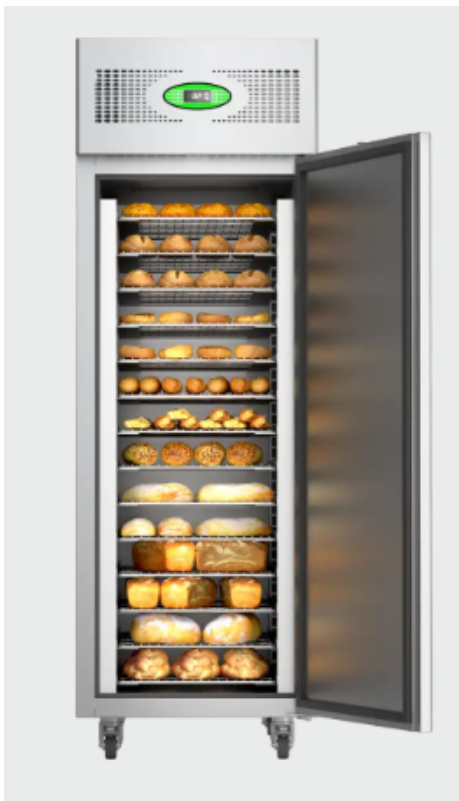

# Холодильник для хранения хлебобулочных изделий EP20BSR

## EP20BSR: Bakery Storage Refrigerator

25-122

Single door bakery refrigerator cabinet

### Why choose this product

- Provides ideal storage of all the ingredients required in a busy bakery
- Refrigerator temperature between +1/+4°C suitable for high risk dairy products
- Designed to accept 30 x 18 trays
- 60 x 40cm bakery model on request
- Operates efficiently in ambient temperatures of up to 43°C